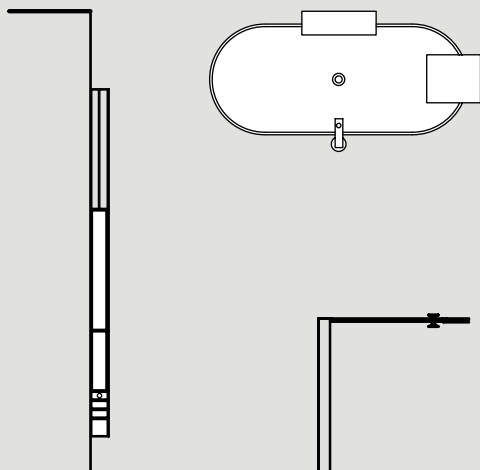

Rigo is a bathroom furniture system closely inspired by architecture. Two parallel beams run across the wall to create a linear opportunity to lay the washbasin and its accessories on.

A detailed set of trays and containers allow the system to take on miscellaneous configurations from the simplest to the most elaborate. Combining marble, wood and anodised aluminium adds aesthetic and material richness.

Rigo's minimal design becomes a modern-day synthesis of the conventional bathroom environment.

Setting

- Vieques - washbasin / 2011
cm ø 43,5 x 50 h
design Patricia Urquiola

Flat XL - programme / 2002
cm 220 x 50 x 12 h
design Benedini Associati