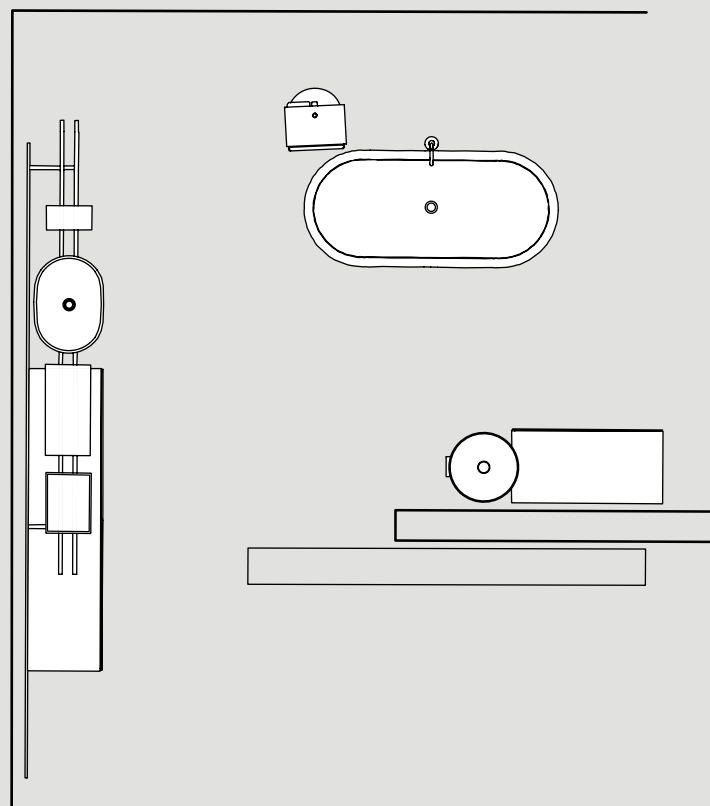

Setting

- Rigo - system / 2018
  cm 300 x 34 x 15 h
  design Patricia Urquiola

Lariana - washbasin / 2017
cm 64,9x 46,9 x 13 h
design Patricia Urquiola

- Lato - storage units / 2015
  cm 200 c 50 x 20 h
  design Benedini Associati

- Fez - taps / 1999
  design Benedini Associati

Memory - mirror / 2017
design UT Agape

Lariana - washbasin / 2017
design Patricia Urquiola

Flat XL - storage units / 2002
cm 400 x 50 x 40 h
design Benedini Associati

4x4 / 2003 - mirror cabinets
design Benedini Associati

Lariana - bathtub / 2017
cm 168 x 77 x 56,3 h
design Patricia Urquiola