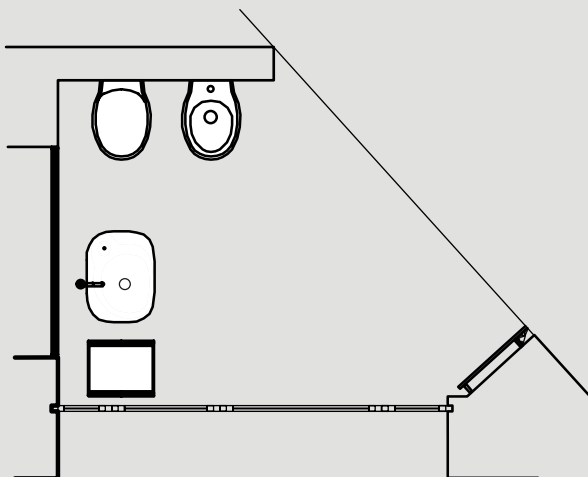

Gemma - extras / 2016

design Sebastian Herkner

● Neb - bathtub / 2018

cm 170 x 70 x 51 h

design Benedini Associati

Plan-A - shower / 2006

design Giulio Gianurco, Mario
Tessarollo

Setting