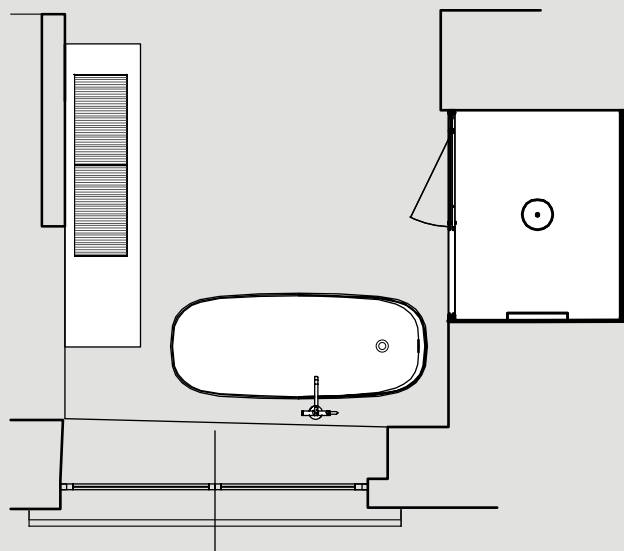

Gemma - extras / 2016

design Sebastian Herkner

● Neb - bathtub / 2018

cm 170 x 70 x 51 h

design Benedini Associati

Plan-A - shower / 2006

design Giulio Gianurco, Mario
Tessarollo

Setting