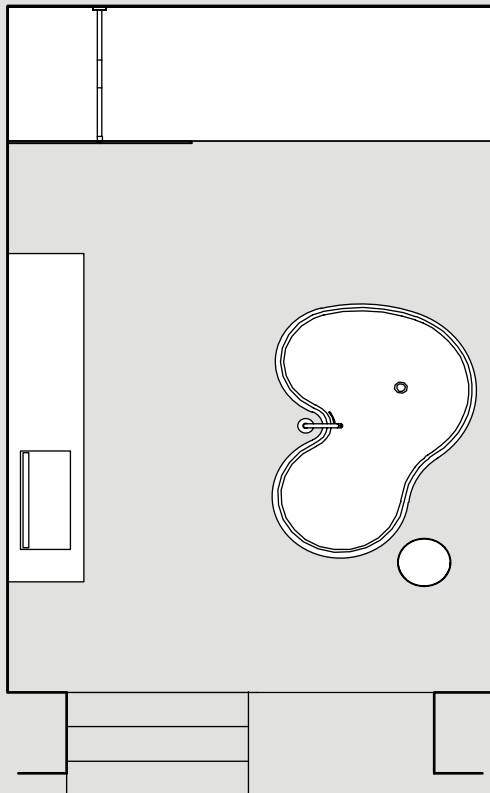

Setting

- **DR - washbasin / 2018**
  cm 240 x 50 x 25 h
  design Design by Studio MK27,
  Marcio Kogan, Mariana Ruzante

Memory - taps / 2009
design Benedini Associati

Narciso - mirror / 2017
cm 320 x 80 h
design Benedini Associati

Spai - magnifying mirror / 2006
design Benedini Associati

Memory - accessories / 2010
design Benedini Associati

Gemma - extras / 2016
design Sebastian Herkner

DR - bathtub / 2014
cm 183,5 x 136,5 x 56,6 h
design Design by Studio MK27
Marcio Kogan, Mariana Ruzante

- **Flat D - shower / 2005**
  design Benedini Associati