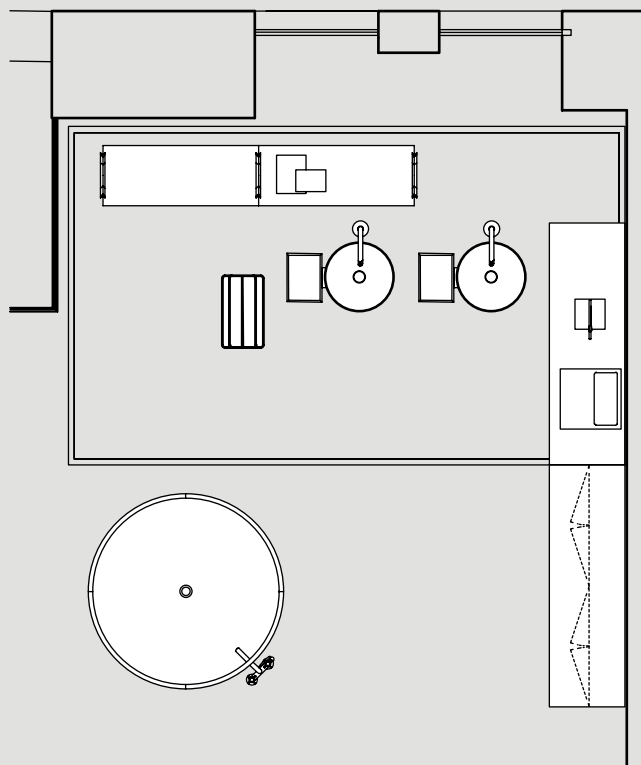

**Purpose
and
complete
—ness.**

Setting

- Lariana - washbasin / 2017
cm ø 46,5x 90 h
design Patricia Urquiola

Nudo LED - mirror / 2012
design UT Agape

Cavalletto - extras / 1953
cm 209 x 40 x 47 h
design Angelo Mangiarotti