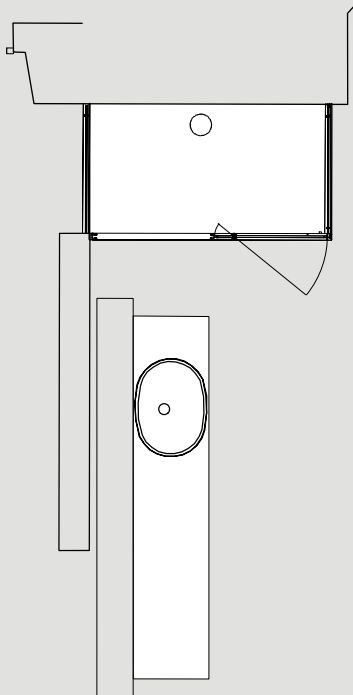

Setting

Lariana - washbasin / 2017

cm 64,9x 46,9 x 13 h

design Patricia Urquiola

Flat XL - programme / 2002

cm 240 x 50 x 3

design Benedini Associati

Flat XL - storage units / 2002

design Benedini Associati

Plus - storage units / 2012

design Benedini Associati

Square - taps / 2005

design Benedini Associati

Eclissi - mirror / 2016

cm ø 70, ø 50

design Gergely Ágoston, RD Agape

Plan-A - shower / 2006

design Giulio Gianurco,
Mario Tessarollo

369 - accessories / 2004

design Benedini Associati